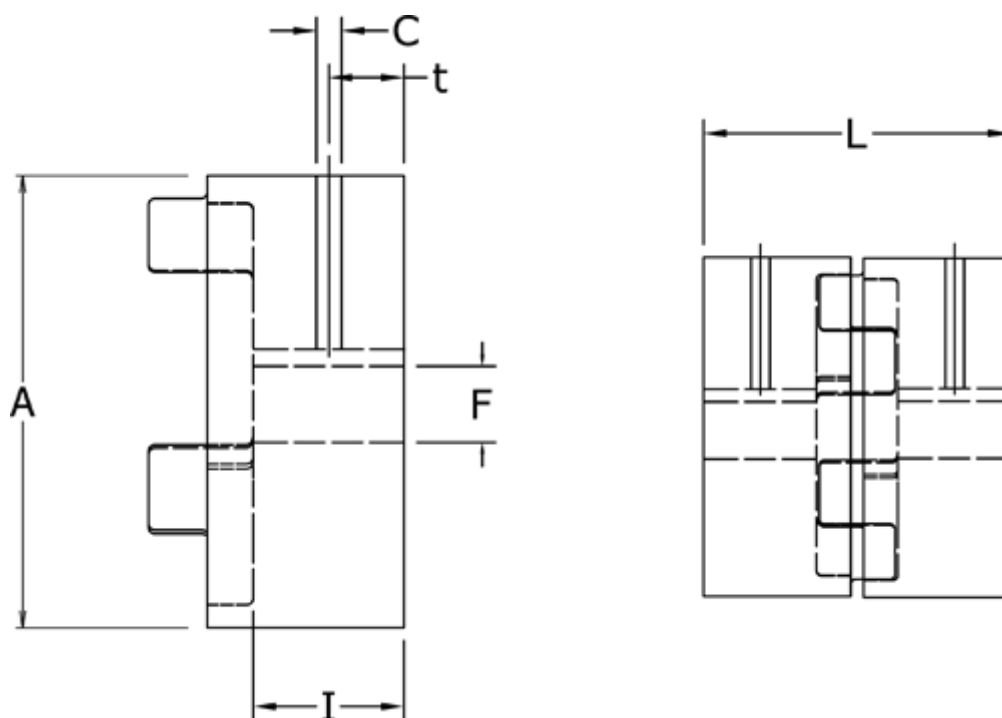

Article number: 3335009F008

Description: Coupling hub Klonex ES9
ALU Aluminium, Bore 8H7 mm w/keyway & setscrew

Measures

A = 20
C = M3
F = 8
I = 10
L = 30
t = 5.0